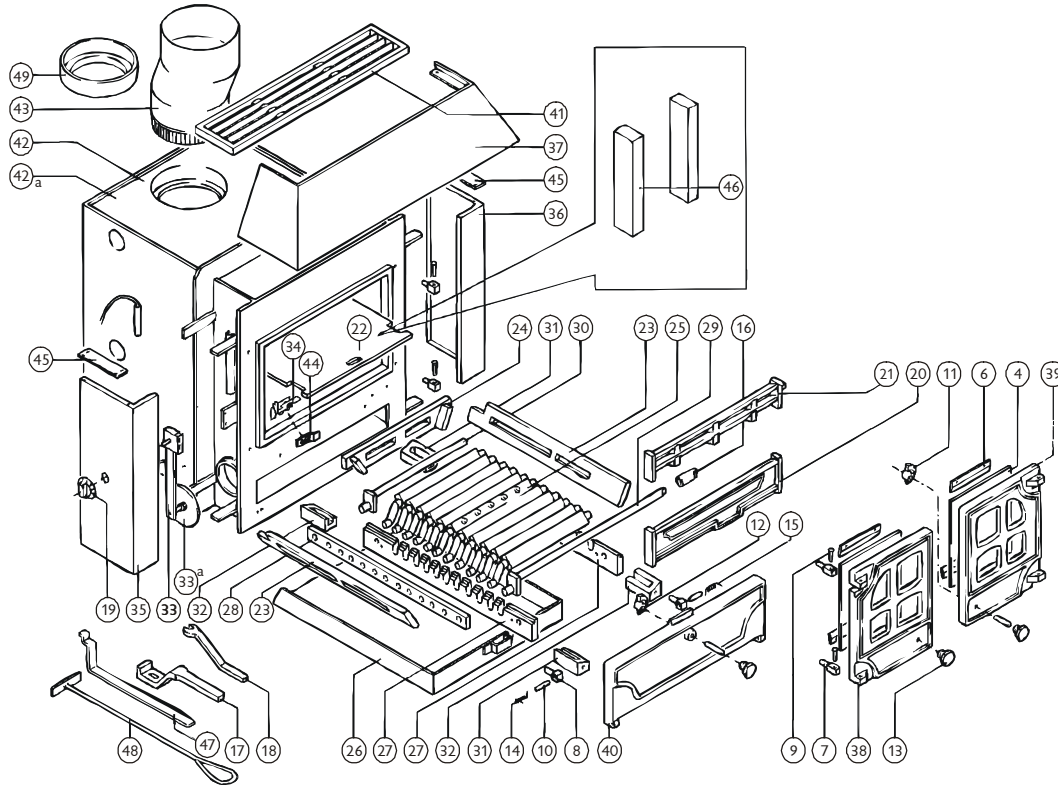

Parts List

| Item | Part No. | Description | Item | Part No. | Description |
|------|-------------|--------------------------------------|------|--------------|--|
| * | 008/EW44/S | Glass Channel (Set Of 8) | 33 | 008/FW48 | Thermostat |
| * | 008/EW35L | L.H. Door Seal | 33a | 008/BW57 | Thermostat Flap 90mm dia |
| * | 008/EW35R | R.H. Door Seal | 34 | 004/BW46 | Over Run Catch |
| * | 008/EW36 | Ashpit Door Seal | 35 | 005/FW05L# | Side Panel L.H. |
| * | 008/EW35S | Door Seal Set Inc Adhesive | 36 | 005/FW05R# | Side Panel R.H. |
| * | 008/FW29 | Door Seal Adhesive | 37 | 005/FW06# | Hood Panel |
| 4 | 006/FW30 | Glass (inc. Glass Channel) | 38 | 003/EW01# | Door L.H. |
| 6 | 004/EW23 | Glazing Bar | 39 | 003/EW02# | Door R.H. |
| 7 | 008/FW27 | Hinge Post Main Door | 40 | 003/FW03# | Ashpit Door |
| 8 | 008/FW28 | Hinge Post A/P Door | 41 | 003/FW04# | Top Grid |
| 9 | 008/BW39/S | Hinge Pin Set (4 per set) | 42 | 009/CW50iB/A | Firebox Assembly (CW50iB) |
| 10 | 008/BW40/S | Hinge Pin A/P Door Set | 42a | 009/CW45iB/A | Firebox Assembly (CW45iB) |
| 11 | 008/BW41/A | Door Catch Assembly R.H. | 43 | 012/FW12 | Flue Offset (Optional Extra) |
| 12 | 008/BW42/A | Door Catch Assembly Ashpit | 44 | 012/BW45 | Ashpit Door Bracket |
| 13 | 002/BW12 | Door Knob L.H. | 45 | 008/FW46/A | Hood Fixing Kit |
| 14 | 008/BW43L | Ashpit Door Spring L.H. | 46 | 011/JW09 | Fire Brick (45iB) |
| 15 | 008/BW43R | Ashpit Door Spring R.H. | 47 | 008/FW33 | Throatplate Tool |
| 16 | 002/CG06 | Riddler Knob | 48 | 012/FW34 | Scraper Tool |
| 17 | 002/BW20 | Riddler/Ashpan Tool | 49 | 002/FW49 | Cast Iron Flue Adaptor (Opt'l Extra) |
| 18 | 002/BW26 | Door Opening Tool | 50* | 010/FW51 | Ash Carrier (Optional Extra) |
| 19 | 008/BW50 | Thermostat Knob | 51* | 008/TH02/L | Low Level Pipe Stat (Opt'l Extra) |
| 20 | 002/FW07 | Front Firebar | | | |
| 21 | 002/FW08 | Deepening Bar | | | |
| 22 | 002/FW32 | Throat Plate | | | |
| 23 | 002/FW15 | Side Fire Plate | | | |
| 24 | 002/FW16 | Back Fire Plate | | | |
| 25 | 002/CG01 | Bottom Grate Bar | | | |
| 25a | 002/CG01S11 | Set of Grate Bars (11 per set) | | | |
| 26 | 004/FW17 | Ashpan | | | |
| 27 | 002/EW30 | Carrier Bar | | | |
| 28 | 012/EW33 | Mover Bar | | | |
| 29 | 012/FW14 | Riddler Rod | | | |
| 30 | 012/CG05 | Idler Rod | | | |
| 31 | 002/CG07 | Carrier Bar Support L.H. | | | |
| 32 | 002/CG08 | Carrier Bar Support R.H. | | | |